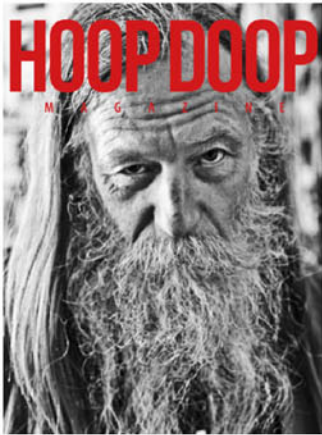

CURRENT-ISSUE

amsterdam art cinema
design fashion life style
music people
photography picture of the day
street art travel

THE VIEWFINDER
STREET STYLE BY KEVIN VAN DIEST

ZERO 20 WHAT'S HAPPENING IN AMSTERDAM THIS MONTH

The selection of limited edition prints is the result of a series of extensive safaris in Tanzania, Eastern Africa. Robby Bolleyn wanted to portray the African animals as mysterious and elegant creatures, while capturing their wildness and savagery. Searching for penetrating portraits, he wished to present the African animal kingdom in an unusual and authentic manner.