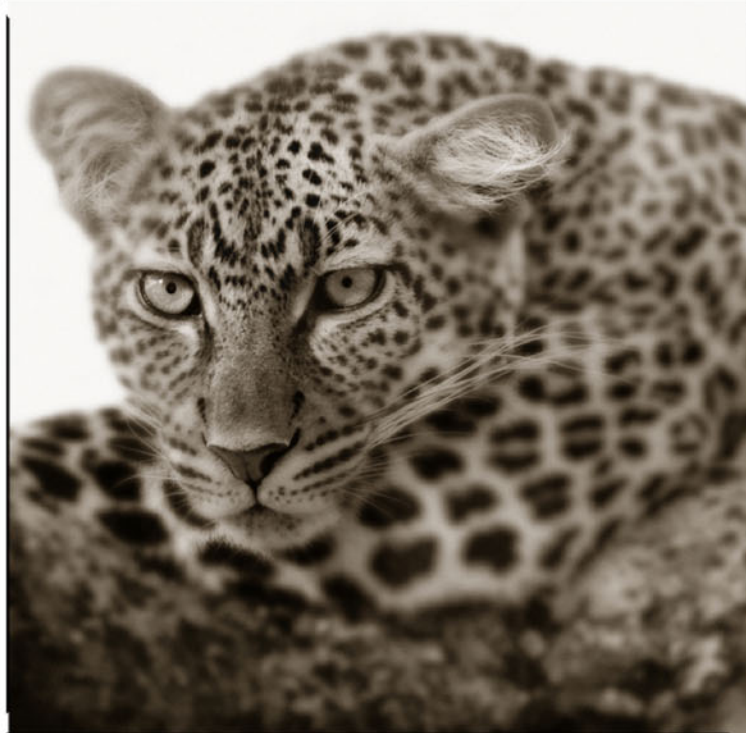

Photo1: © Robby Bolleyn – Alone on this earth – Courtesy Eduard Planting Gallery

Photo2: © Robby Bolleyn – Zebra abstract 1 – Courtesy Eduard Planting Gallery

Photo3: © Robby Bolleyn – Eye to eye – Courtesy Eduard Planting Gallery

Opening hours gallery

Wednesday to Saturday: 1 – 6 P.M.

Eduard Planting Gallery | Fine Art Photographs
Eerste Bloemdwarsstraat 2 in Amsterdam

www.eduardplanting.com